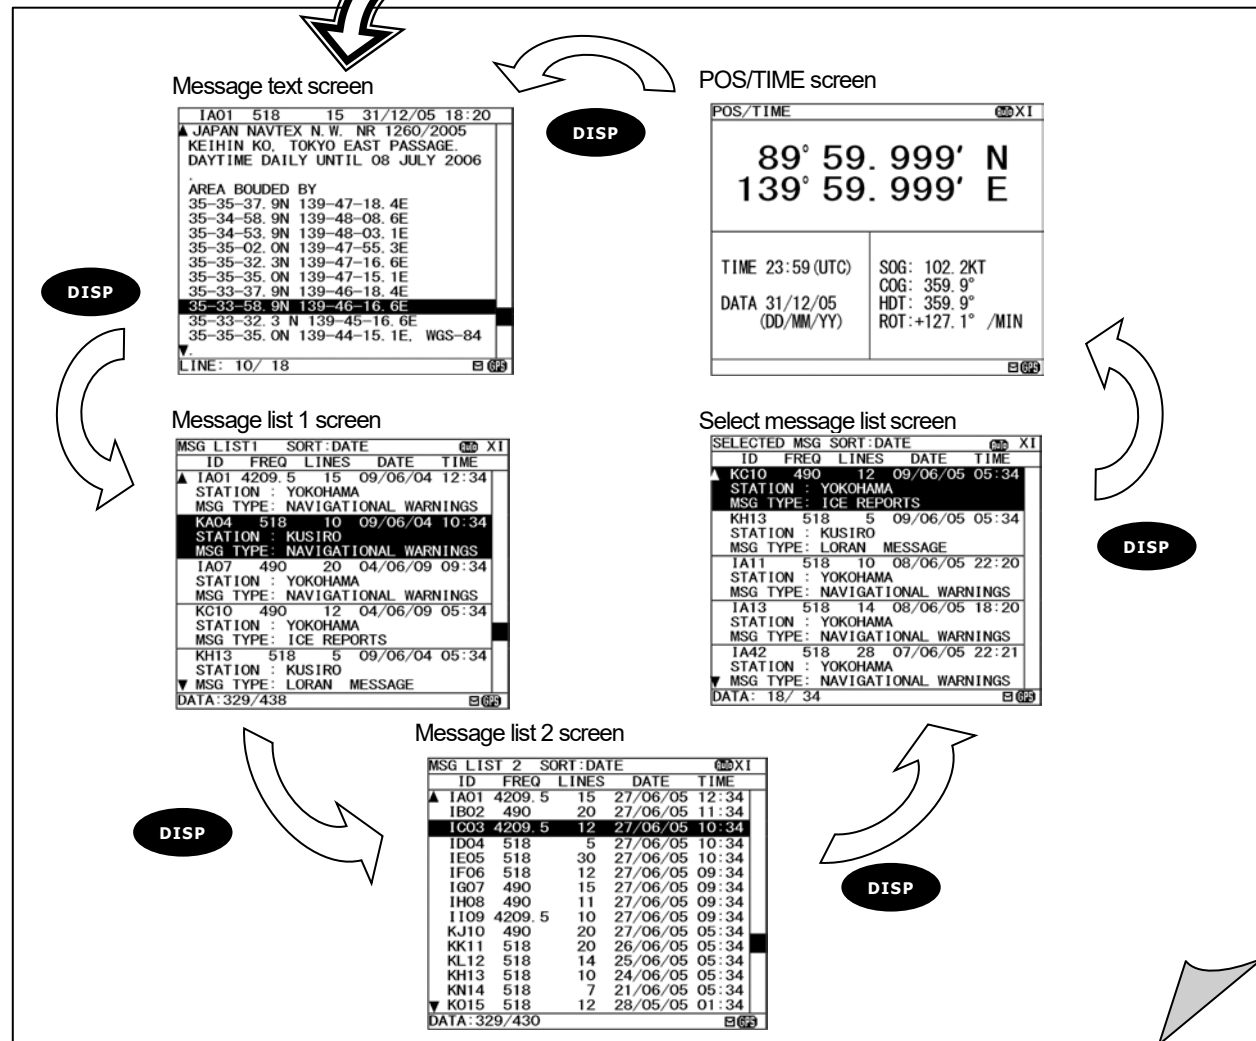

The following figure is message list 1 screen. Other screens display the same marks.

## NCR-333 Operation Card

**Message text screen** : After equipment starts, the following screen appears.

	Explanation of keys
<b>MENU</b>	<b>MENU key</b> Displays the "Main Menu".
<b>USER</b>	<b>USER key</b> Displays the screen assigned to this key.
<b>DISP</b>	<b>DISP key</b> Changes the display screen.
▲▼◀▶	<b>Up, Down, Left, Right key</b> Moves the cursor, scrolls the display screen, and selects the item.
<b>CLR</b>	<b>CLR key</b> Clears input errors and cancel operations. Turns off the buzzer sound.
<b>ENT</b>	<b>ENT key</b> Determines selection of an item and decides a setup.
*	<b>* key</b> Displays the small window (the sub screen).
<b>DIM</b>	<b>DIM key</b> Adjusts the back light brightness of the LCD.
<b>PWR CONT</b>	<b>PWR/CONT key</b> Turns the power ON. Adjusts the contrast of the LCD when power is ON.

**The display of each screen:**

To display each screen, press each key as follows. Moreover, in the following case, BAM ALERT/ NAVTEX ALARM and Message text screen are displayed automatically.

- After starting this equipment
- After receiving the message

The example below shows the procedures to select receiving stations in the "MANUAL MODE SETTING".

**Save the message:**

50 messages can be saved in each channel. In addition, the message that is not saved (the stored message) is automatically erased from the data memory about 70 hours after receiving.