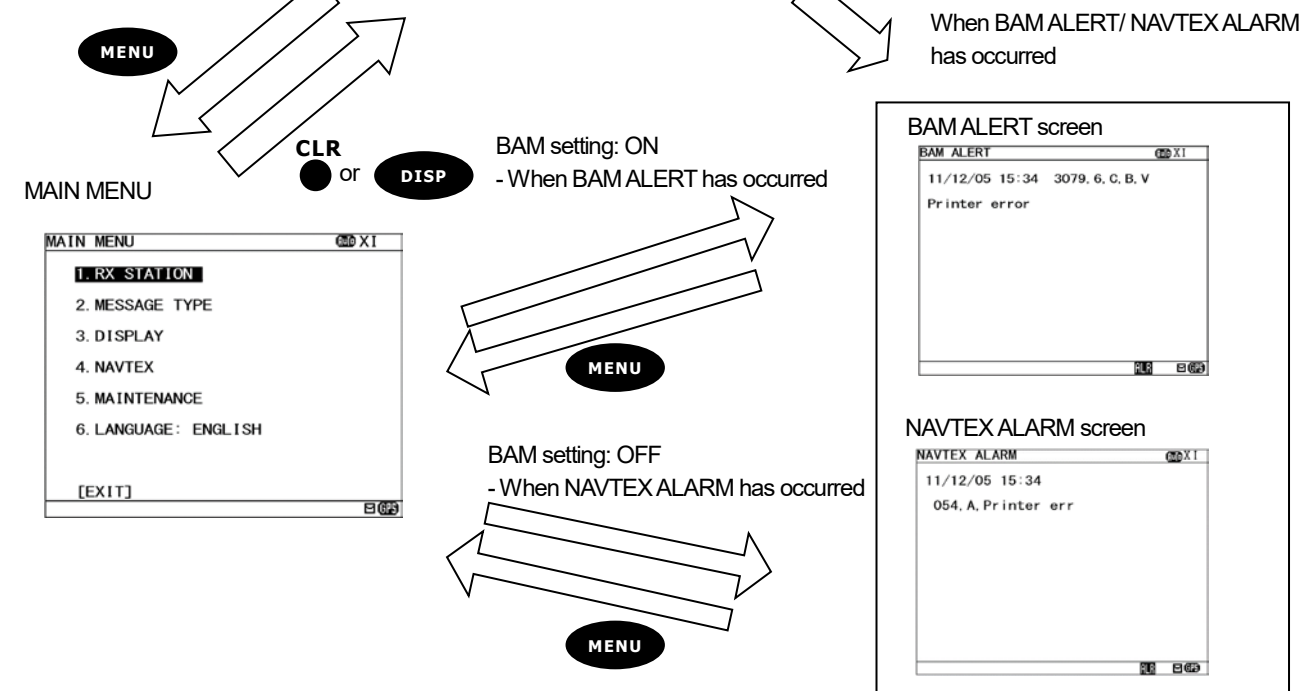

The following figure is message list 1 screen. Other screens display the same marks.

## NCR-333 Operation Card

**Message text screen** : After equipment starts, the following screen appears.

	Explanation of keys
<b>MENU</b>	<b>MENU key</b> Displays the "Main Menu".
<b>USER</b>	<b>USER key</b> Displays the screen assigned to this key.
<b>DISP</b>	<b>DISP key</b> Changes the display screen.
▲▼◀▶	<b>Up, Down, Left, Right key</b> Moves the cursor, scrolls the display screen, and selects the item.
<b>CLR</b>	<b>CLR key</b> Clears input errors and cancel operations. Turns off the buzzer sound.
<b>ENT</b>	<b>ENT key</b> Determines selection of an item and decides a setup.
*	<b>* key</b> Displays the small window (the sub screen).
<b>DIM</b>	<b>DIM key</b> Adjusts the back light brightness of the LCD.
<b>PWR CONT</b>	<b>PWR/CONT key</b> Turns the power ON. Adjusts the contrast of the LCD when power is ON.

**The display of each screen:**

To display each screen, press each key as follows. Moreover, in the following case, BAM ALERT/ NAVTEX ALARM and Message text screen are displayed automatically.

- After starting this equipment
- After receiving the message