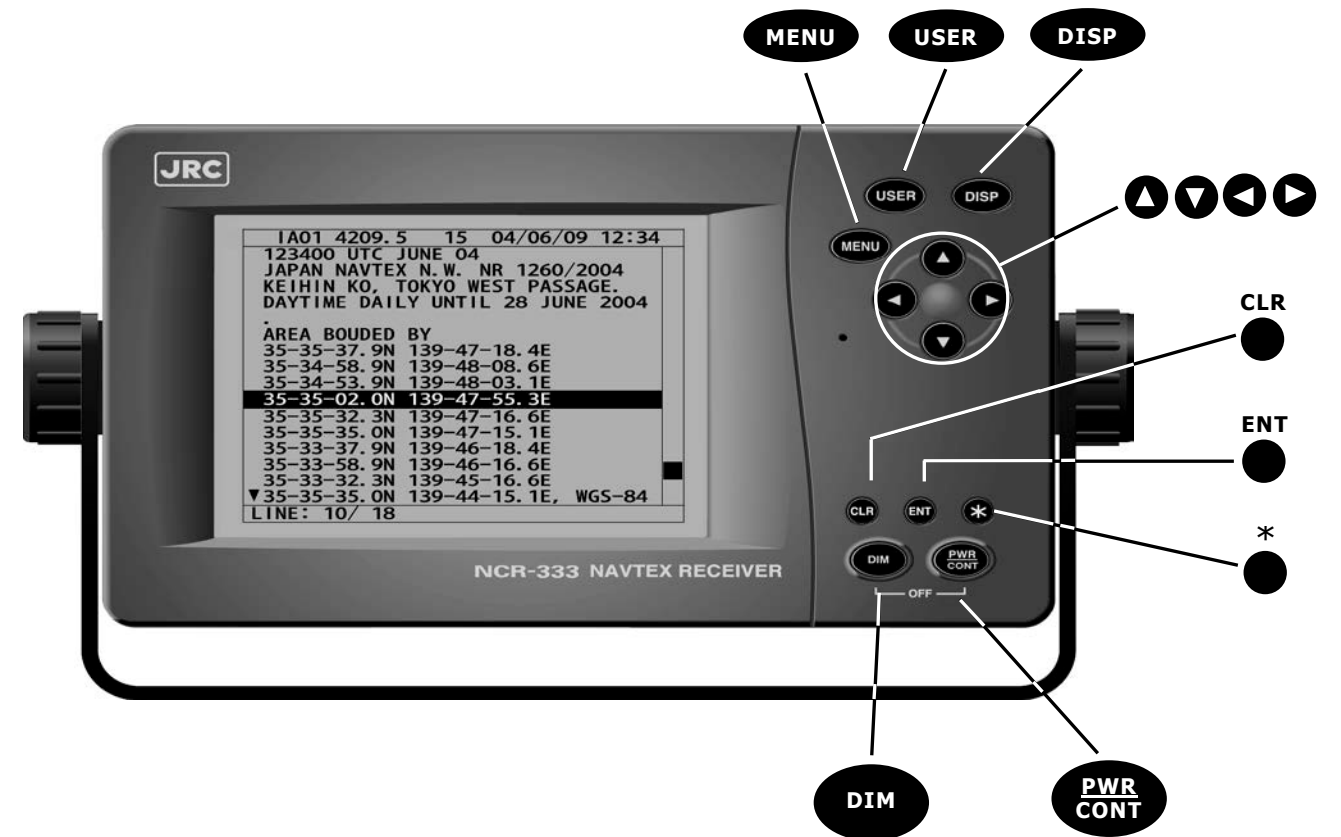

The following figure is message list 1 screen. Other screens display the same marks.

## NCR-333 Operation Card

**Message text screen** : After equipment starts, the following screen appears.

	Explanation of keys
<b>MENU</b>	<b>MENU key</b> Displays the "Main Menu".
<b>USER</b>	<b>USER key</b> Displays the screen assigned to this key.
<b>DISP</b>	<b>DISP key</b> Changes the display screen.
▲▼◀▶	<b>Up, Down, Left, Right key</b> Moves the cursor, scrolls the display screen, and selects the item.
<b>CLR</b>	<b>CLR key</b> Clears input errors and cancel operations. Turns off the buzzer sound.
<b>ENT</b>	<b>ENT key</b> Determines selection of an item and decides a setup.
*	<b>* key</b> Displays the small window (the sub screen).
<b>DIM</b>	<b>DIM key</b> Adjusts the back light brightness of the LCD.
<b>PWR CONT</b>	<b>PWR/CONT key</b> Turns the power ON. Adjusts the contrast of the LCD when power is ON.

**The display of each screen:**

To display each screen, press each key as follows. Moreover, in the following case, BAM ALERT/ NAVTEX ALARM and Message text screen are displayed automatically.

- After starting this equipment
- After receiving the message

The example below shows the procedures to select receiving stations in the "MANUAL MODE SETTING".

**Save the message:**

50 messages can be saved in each channel. In addition, the message that is not saved (the stored message) is automatically erased from the data memory about 70 hours after receiving.