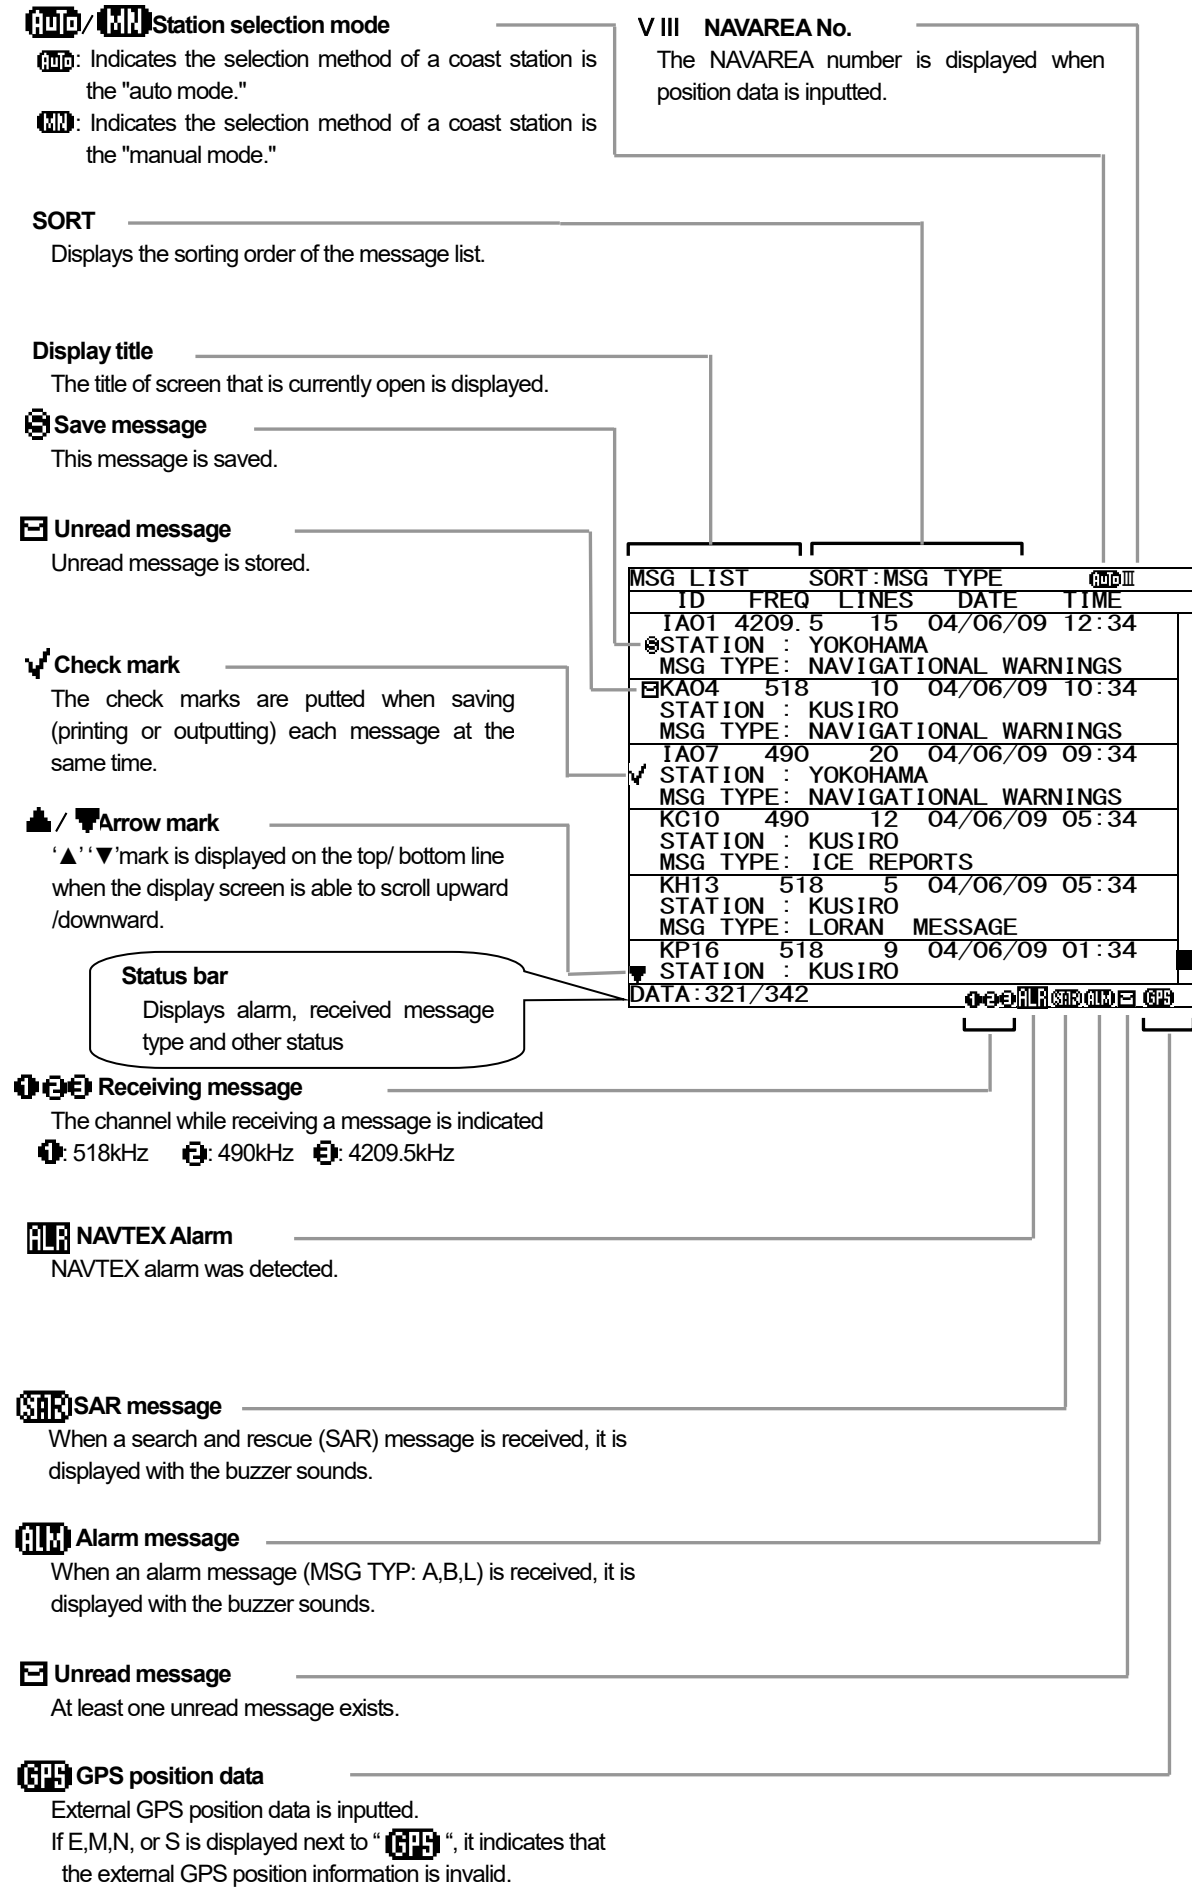

The following figure is message list 1 screen. Other screens display the same marks.

## NCR-333 Operation Card

**Message text screen** : After equipment starts, the following screen appears.

	Explanation of keys
<b>MENU</b>	<b>MENU key</b> Displays the "Main Menu".
<b>USER</b>	<b>USER key</b> Displays the screen assigned to this key.
<b>DISP</b>	<b>DISP key</b> Changes the display screen.
▲▼◀▶	<b>Up, Down, Left, Right key</b> Moves the cursor, scrolls the display screen, and selects the item.
<b>CLR</b>	<b>CLR key</b> Clears input errors and cancel operations. Turns off the buzzer sound.
<b>ENT</b>	<b>ENT key</b> Determines selection of an item and decides a setup.
*	<b>* key</b> Displays the small window (the sub screen).
<b>DIM</b>	<b>DIM key</b> Adjusts the back light brightness of the LCD.
<b>PWR CONT</b>	<b>PWR/CONT key</b> Turns the power ON. Adjusts the contrast of the LCD when power is ON.

**The display of each screen:**

To display each screen, press each key as follows. Moreover, in the following case, BAM ALERT/ NAVTEX ALARM and Message text screen are displayed automatically.

- After starting this equipment
- After receiving the message

The example below shows the procedures to select receiving stations in the "MANUAL MODE SETTING".

**Save the message:**

50 messages can be saved in each channel. In addition, the message that is not saved (the stored message) is automatically erased from the data memory about 70 hours after receiving.