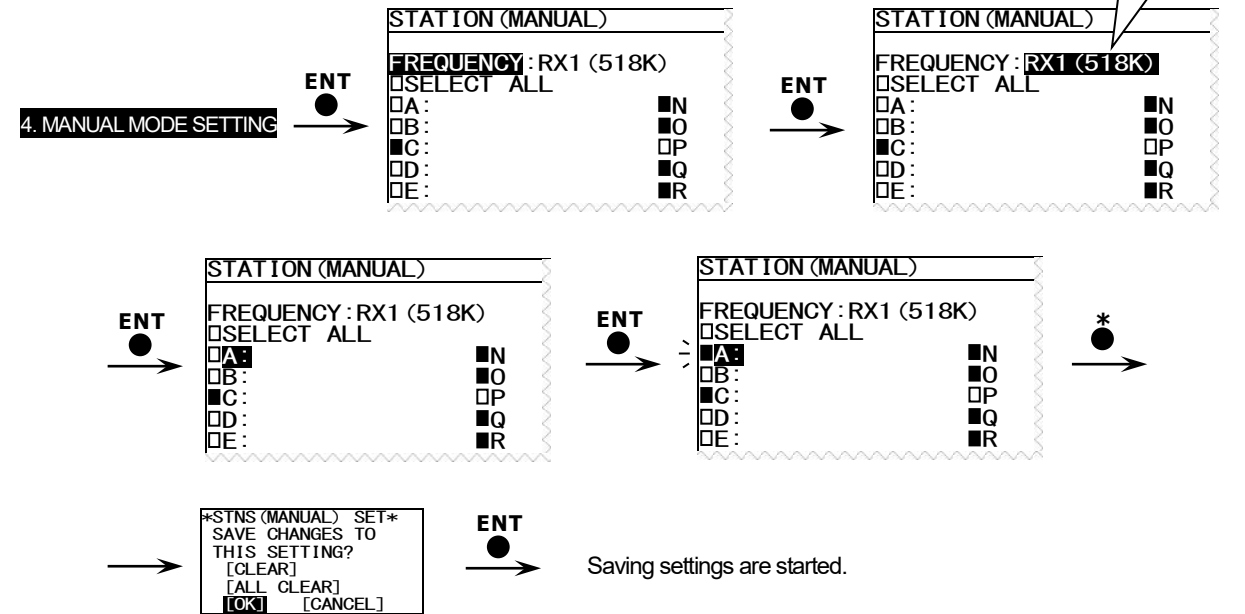

Receiving station (Message type) selection:

Select the receiving station and the message type of each channel. To Select the receiving station, select "1.RX STATION" from MAIN MENU screen. To select the Message type, select "2.MESSAGE TYPE" in MAIN MENU screen.

The example below shows the procedures to select receiving stations in the "MANUAL MODE SETTING".