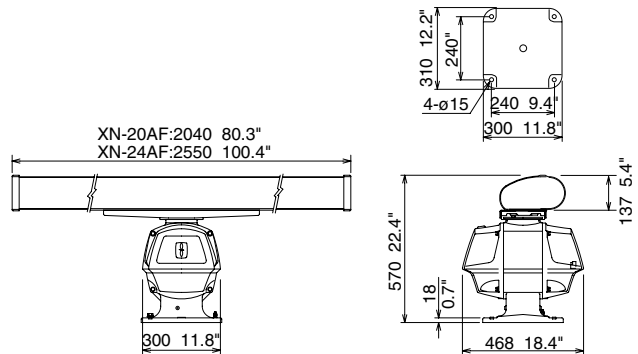

# FAR28x7 Radar Dimensional Drawings

FAR-28x7 Series

Display Unit MU-231CR (Bracket Mount)

23.5 kg 51.8 lb

Display Unit MU-231CR (Panel Mount)

16.6 kg 36.6 lb

Full-keyboard  
Control Unit RCU-014

3.7 kg 8.2 lb

Trackball  
Control Unit RCU-015

2.4 kg 5.3 lb

Remote  
Control Unit RCU-016

2.4 kg 5.3 lb

4 ft Open Antenna

33 kg 73 lb

6.5 ft Open Antenna  
8 ft Open Antenna

39 kg 86 lb  
42 kg 92.6 lb

10 ft S-band Antenna  
12 ft S-band Antenna

135 kg 297.6 lb  
142 kg 313.1 lb

Processor Unit RPU-013

10 kg 22 lb