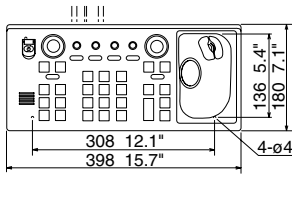

# FAR28x7 Radar Dimensional Drawings

FAR-28x7 Series

Display Unit MU-231CR (Bracket Mount)

23.5 kg 51.8 lb

Display Unit MU-231CR (Panel Mount)

16.6 kg 36.6 lb

Full-keyboard  
Control Unit RCU-014

3.7 kg 8.2 lb

Trackball  
Control Unit RCU-015

2.4 kg 5.3 lb

Remote  
Control Unit RCU-016

2.4 kg 5.3 lb

4 ft Open Antenna

33 kg 73 lb

6.5 ft Open Antenna  
8 ft Open Antenna

39 kg 86 lb  
42 kg 92.6 lb

10 ft S-band Antenna  
12 ft S-band Antenna

135 kg 297.6 lb  
142 kg 313.1 lb

Processor Unit RPU-013

10 kg 22 lb