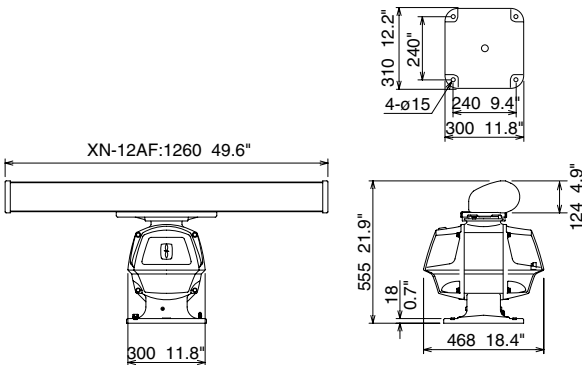

# FAR28x7 Radar Dimensional Drawings

FAR-28x7 Series

Display Unit MU-231CR (Bracket Mount)

23.5 kg 51.8 lb

Display Unit MU-231CR (Panel Mount)

16.6 kg 36.6 lb

Full-keyboard  
Control Unit RCU-014

3.7 kg 8.2 lb

Trackball  
Control Unit RCU-015

2.4 kg 5.3 lb

Remote  
Control Unit RCU-016

2.4 kg 5.3 lb

4 ft Open Antenna

33 kg 73 lb

6.5 ft Open Antenna  
8 ft Open Antenna

39 kg 86 lb  
42 kg 92.6 lb

10 ft S-band Antenna  
12 ft S-band Antenna

135 kg 297.6 lb  
142 kg 313.1 lb

Processor Unit RPU-013

10 kg 22 lb