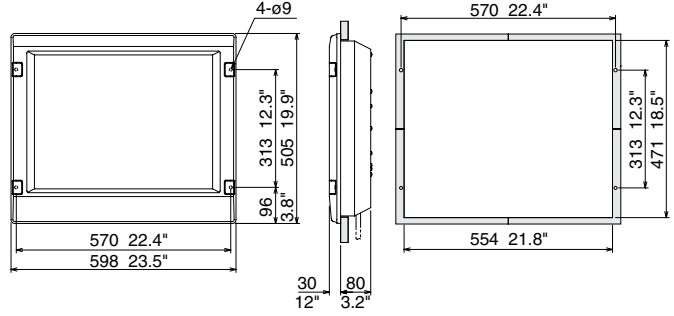

# FAR28x7 Radar Dimensional Drawings

FAR-28x7 Series

Display Unit MU-231CR (Bracket Mount)

23.5 kg 51.8 lb

Display Unit MU-231CR (Panel Mount)

16.6 kg 36.6 lb

Full-keyboard  
Control Unit RCU-014

3.7 kg 8.2 lb

Trackball  
Control Unit RCU-015

2.4 kg 5.3 lb

Remote  
Control Unit RCU-016

2.4 kg 5.3 lb

4 ft Open Antenna

33 kg 73 lb

6.5 ft Open Antenna  
8 ft Open Antenna

39 kg 86 lb  
42 kg 92.6 lb

10 ft S-band Antenna  
12 ft S-band Antenna

135 kg 297.6 lb  
142 kg 313.1 lb

Processor Unit RPU-013

10 kg 22 lb