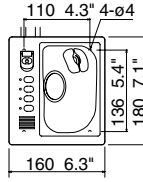

# FAR28x7 Radar Dimensional Drawings

FAR-28x7 Series

Display Unit MU-231CR (Bracket Mount)

23.5 kg 51.8 lb

Display Unit MU-231CR (Panel Mount)

16.6 kg 36.6 lb

Full-keyboard  
Control Unit RCU-014

3.7 kg 8.2 lb

Trackball  
Control Unit RCU-015

2.4 kg 5.3 lb

Remote  
Control Unit RCU-016

2.4 kg 5.3 lb

4 ft Open Antenna

33 kg 73 lb

6.5 ft Open Antenna  
8 ft Open Antenna

39 kg 86 lb  
42 kg 92.6 lb

10 ft S-band Antenna  
12 ft S-band Antenna

135 kg 297.6 lb  
142 kg 313.1 lb

Processor Unit RPU-013

10 kg 22 lb