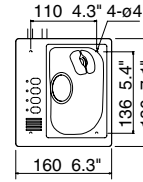

# FAR28x7 Radar Dimensional Drawings

FAR-28x7 Series

Display Unit MU-231CR (Bracket Mount)

23.5 kg 51.8 lb

Display Unit MU-231CR (Panel Mount)

16.6 kg 36.6 lb

Full-keyboard  
Control Unit RCU-014

3.7 kg 8.2 lb

Trackball  
Control Unit RCU-015

2.4 kg 5.3 lb

Remote  
Control Unit RCU-016

2.4 kg 5.3 lb

4 ft Open Antenna

33 kg 73 lb

6.5 ft Open Antenna  
8 ft Open Antenna

39 kg 86 lb  
42 kg 92.6 lb

10 ft S-band Antenna  
12 ft S-band Antenna

135 kg 297.6 lb  
142 kg 313.1 lb

Processor Unit RPU-013

10 kg 22 lb