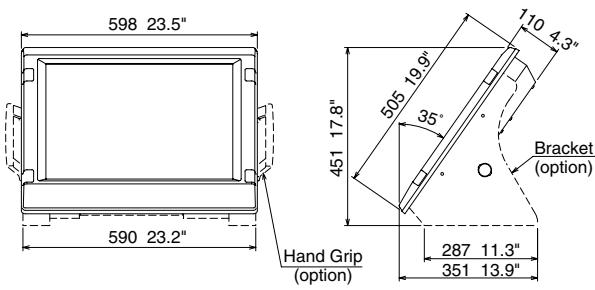

# FAR28x7 Radar Dimensional Drawings

FAR-28x7 Series

Display Unit MU-231CR (Bracket Mount)

23.5 kg 51.8 lb

Display Unit MU-231CR (Panel Mount)

16.6 kg 36.6 lb

Full-keyboard  
Control Unit RCU-014

3.7 kg 8.2 lb

Trackball  
Control Unit RCU-015

2.4 kg 5.3 lb

Remote  
Control Unit RCU-016

2.4 kg 5.3 lb

4 ft Open Antenna

33 kg 73 lb

6.5 ft Open Antenna  
8 ft Open Antenna

39 kg 86 lb  
42 kg 92.6 lb

10 ft S-band Antenna  
12 ft S-band Antenna

135 kg 297.6 lb  
142 kg 313.1 lb

Processor Unit RPU-013

10 kg 22 lb